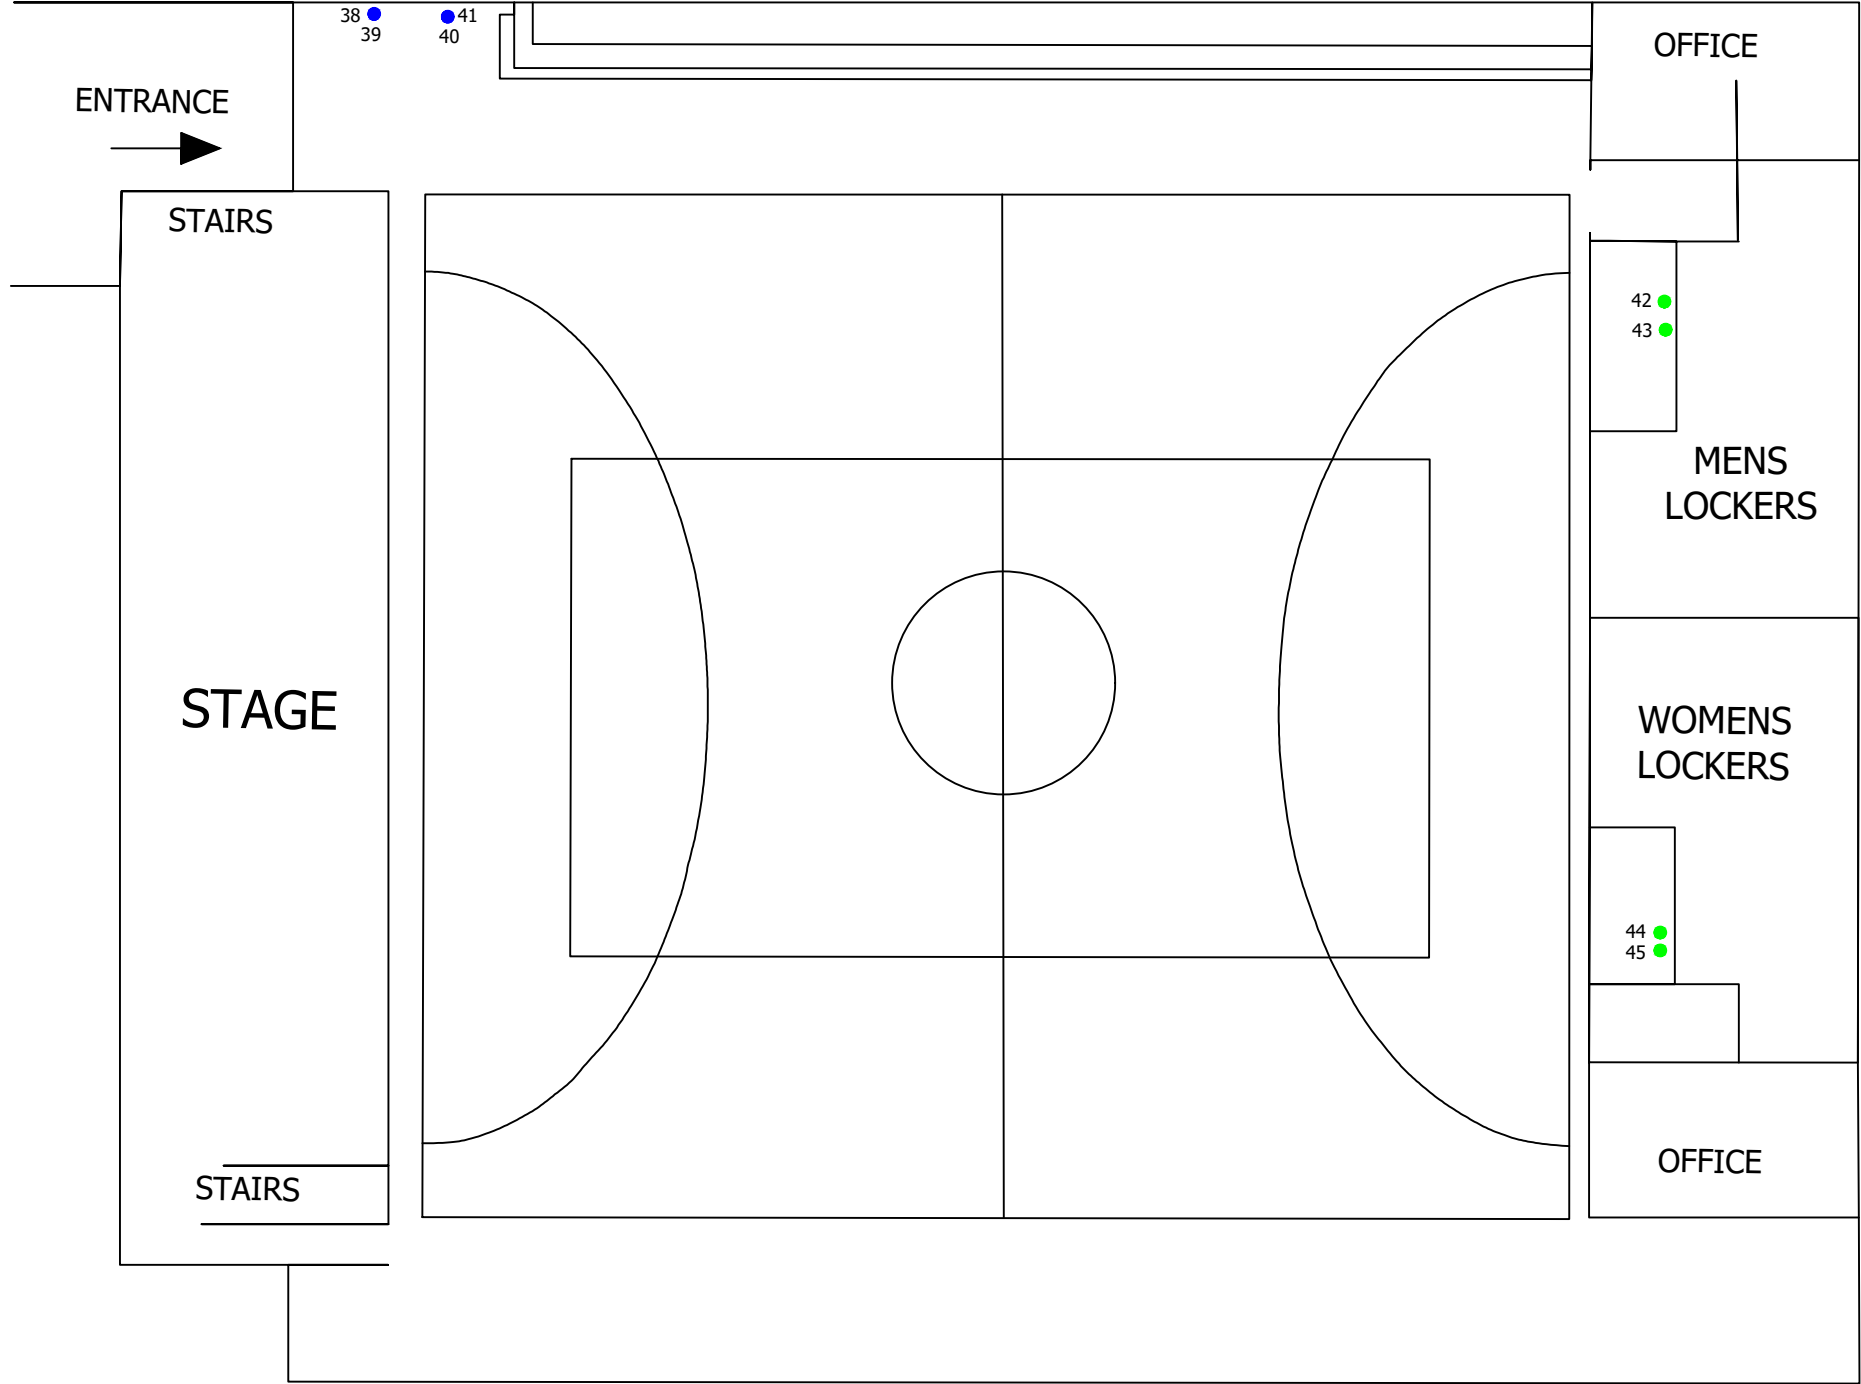

FIRST FLOOR

SECOND FLOOR

LEGEND

APPROXIMATE OUTLET LOCATIONS:	BF BATHROOM FAUCET
● OUTLET (FAUCET)	CF CLASSROOM FAUCET
● OUTLET (DRINKING WATER)	SF SHOWER FAUCET
● NON-OPERATIONAL OUTLET	DW DRINKING WATER
X JANITORS FAUCET	

FIGURE
1

GYMNASIUM

LEGEND	
APPROXIMATE OUTLET LOCATIONS:	BF BATHROOM FAUCET
● OUTLET (FAUCET)	CF CLASSROOM FAUCET
● OUTLET (DRINKING WATER)	SF SHOWER FAUCET
● NON-OPERATIONAL OUTLET	DW DRINKING WATER
X JANITORS FAUCET	