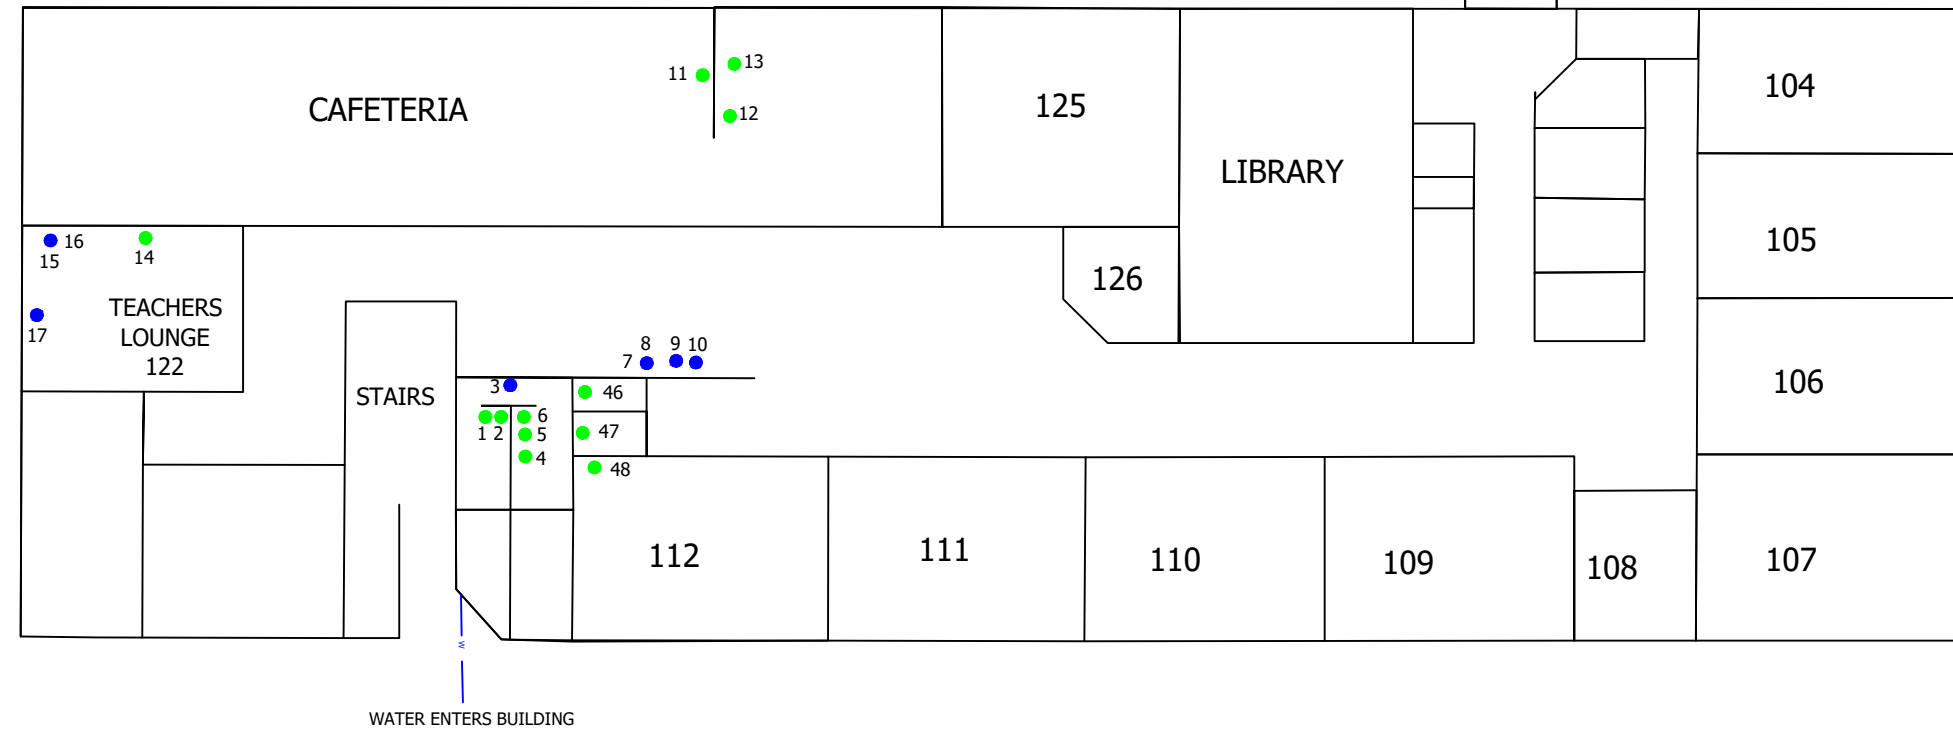

FIRST FLOOR

SECOND FLOOR

LEGEND

APPROXIMATE OUTLET LOCATIONS:	BF BATHROOM FAUCET
● OUTLET (FAUCET)	CF CLASSROOM FAUCET
● OUTLET (DRINKING WATER)	SF SHOWER FAUCET
● NON-OPERATIONAL OUTLET	DW DRINKING WATER
X JANITORS FAUCET	

FIGURE
1

GYMNASIUM

LEGEND	
APPROXIMATE OUTLET LOCATIONS:	BF BATHROOM FAUCET
● OUTLET (FAUCET)	CF CLASSROOM FAUCET
● OUTLET (DRINKING WATER)	SF SHOWER FAUCET
● NON-OPERATIONAL OUTLET	DW DRINKING WATER
X JANITORS FAUCET	